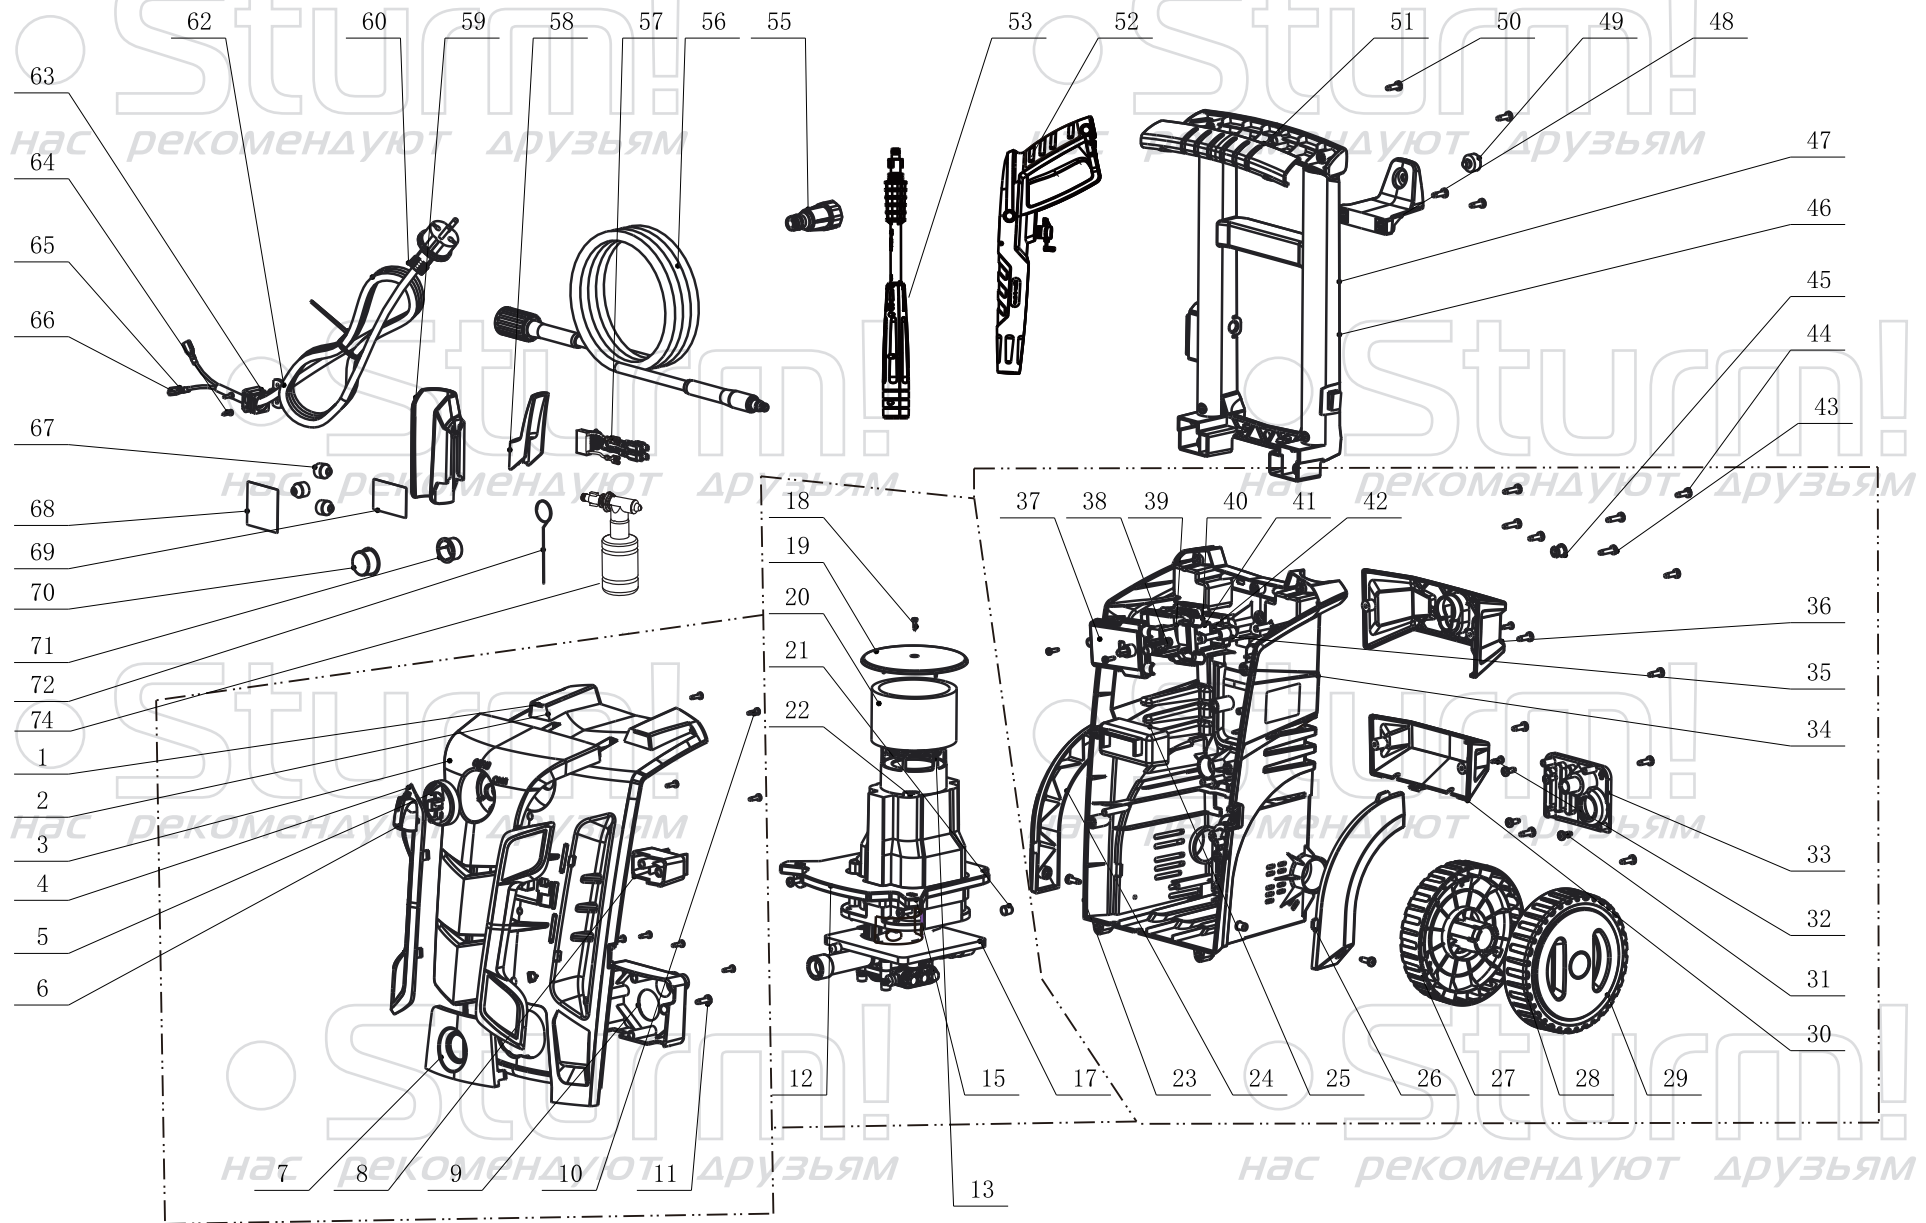

# PW92119

NO.	DESCRIPTION	NO.	DESCRIPTION
1	FRONT COVER KIT	38	SWITCH LEVEL
2	FRONT COVER	39	SWITCH
3	KNOB DECORATIVE PLATES	40	SWITCH BOX
4	LEFT & RIGHT DECORATIVE PLATE ASS'Y	41	SWITCH BOX ASS'Y
5	SWITCH KNOB	42	SCREW
6	KNOB COVER	43	SCREW
7	INLET DECORATIVE PLATE	44	SCREW
8	FRONT TOP BLOCK	45	HOLE PLUG
9	MOTOR HOLDER	46	HANDLE ASS'Y
10	SCREW	47	HANDLE
11	SCREW	48	HOSE HOOK
12	MOTOR & PUMP ASS'Y	49	DAMPING RING
13	MOTOR PUMP KIT	50	SCREW
15	MOTOR BRACKET	51	HANDLE COVER
17	FRONT FILTER SCREEN	52	SPRAY GUN LYL10
18	SCREW	53	SPRAY LANCE YLG10
19	FAN HOUSING CAP	55	INLET WATER NUT ASS'Y
20	BACK STRAINER	56	HIGH PRESSURE HOSE
21	DAMPING RING	57	CAPACITOR & INDUCTANCE ASS'Y
22	FAN COVER WATERPROOF SHEATH	58	CABLE HOOK
23	BACK HOUSING ASS'Y	59	GUN HOOK
24	LEFT WHEEL BRIM	60	POWER CABLE & PLUG
25	BACK TOP BLOCK	62	POWER CABLE PLATEN
26	RIGHT WHEEL BRIM	63	POWER CABLE SLEEVE
27	WHEEL ASS'Y	64	SCREW
28	WHEEL	65	250 TERMINAL GUARD
29	WHEEL COVER	66	250 FEMALE TERMINAL
30	GUN HOLDER	67	TARPAULIN
31	SCREW	68	LABEL
32	SCREW	69	WARNING LABEL
33	OUTLET DECORATIVE PLATE	70	WATER INLET COVER
34	BACK HOUSING	71	WATER OUTLET COVER
35	SWITCH BOX HOLDER	72	CLEANER
36	ACCESSORIES PLATE	74	DETERGENT TANK
37	SWITCH COVER		